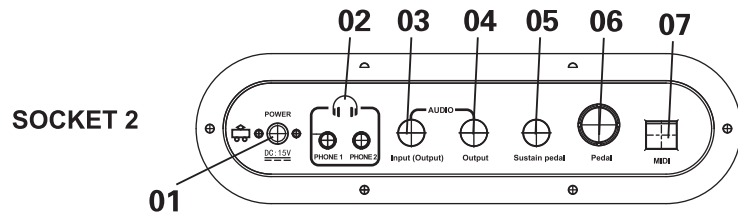

X. MP3 Function

1.MP3 On/Off:

● Connect the U disk and directly enter MP3 mode.

2.MP3 Play/Pause:

● Press [MP3 Play/Pause] button to play or pause MP3 songs.

3.MP3 song choice:

● Short Press (within 1 second) [Volume-] to choose the previous MP3 Song.

● Short Press (within 1 second) [Volume+] to choose the next MP3 Song.

4.MP3 Volume Control:

● Long press [Volume-] More than one second to reduce MP3 volume.

● Long press [Volume+] More than one second to increase MP3 volume.

BLUETOOTH MIDI CONNECTION:

Turn on the Bluetooth function of the mobile phone, turn on the app and select Settings, select Bluetooth connection, then you can use it directly, or connect MIDI interface with data cable.