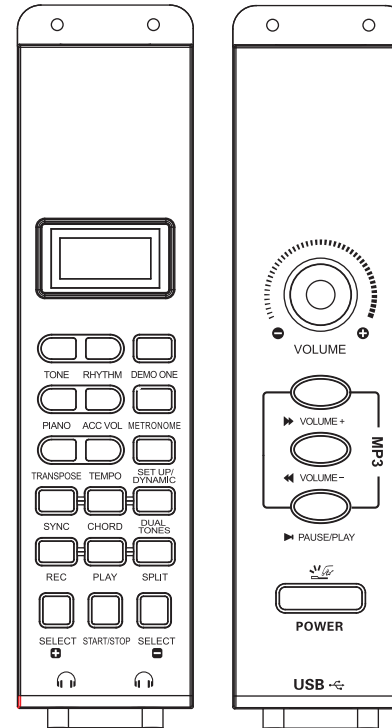

**IPHONE CONNECTION:
POP PIANO CONNECTION:**

1. Download POP PIANO.
2. Use cable to insert midi jack with mobile phone,then open POP piano choose any music and enter to choose play piano.

GARAGEBAND CONNECTION:

1. Open garageband app,pls download g it if your don't have garageband app.
2. Use cable to insert midi jack.
3. open garageband app to click setting icon in upper right

TAN8 ,PERFECT PIANO CONNECTION:

1. Download TAN8 or PERFECT PIANO.
2. Use cable to insert midi jack.
3. first ,connect garageband ,then open TAN 8 or PERFECT PIANO app can used it.

**ANDROID PHONE CONNECTION:
POP PIANO CONNECTION:**

1. Download POP PIANO.
2. OPEN POP PIANO choose any music and enter to choose play piano.

Function Introduction

- ●Built-in multi-core highly professional top-class chip
- ●DREAM SAM5504 Audio chip have built-in 424-bits DSP.
- ●Keyboard:support 88 key hammer,spring and other types of keyboard,equipped with a variety of strength curve optional.
- ●900 Tones,700 Rhythms,110 Demo Songs
- ●3 Digital display.
- ●Digital display choose.
- ●Note record/play function.
- ●Piano tones use YAMAHA tones with the latest Italian 3-layer dynamic sampling technology.
- ●The elaborate multi-track rhythm include variety of music styles from around the world.
- ●TEMPO speed control
- ●Synthesize chord function
- ●Key drum&Dual keyboard
- ●Metronome,Transpose
- ●MP3 play
- ●Sustain pedal
- ●Sustain:open it have 81 synthesize,close it have 128 synthesize.